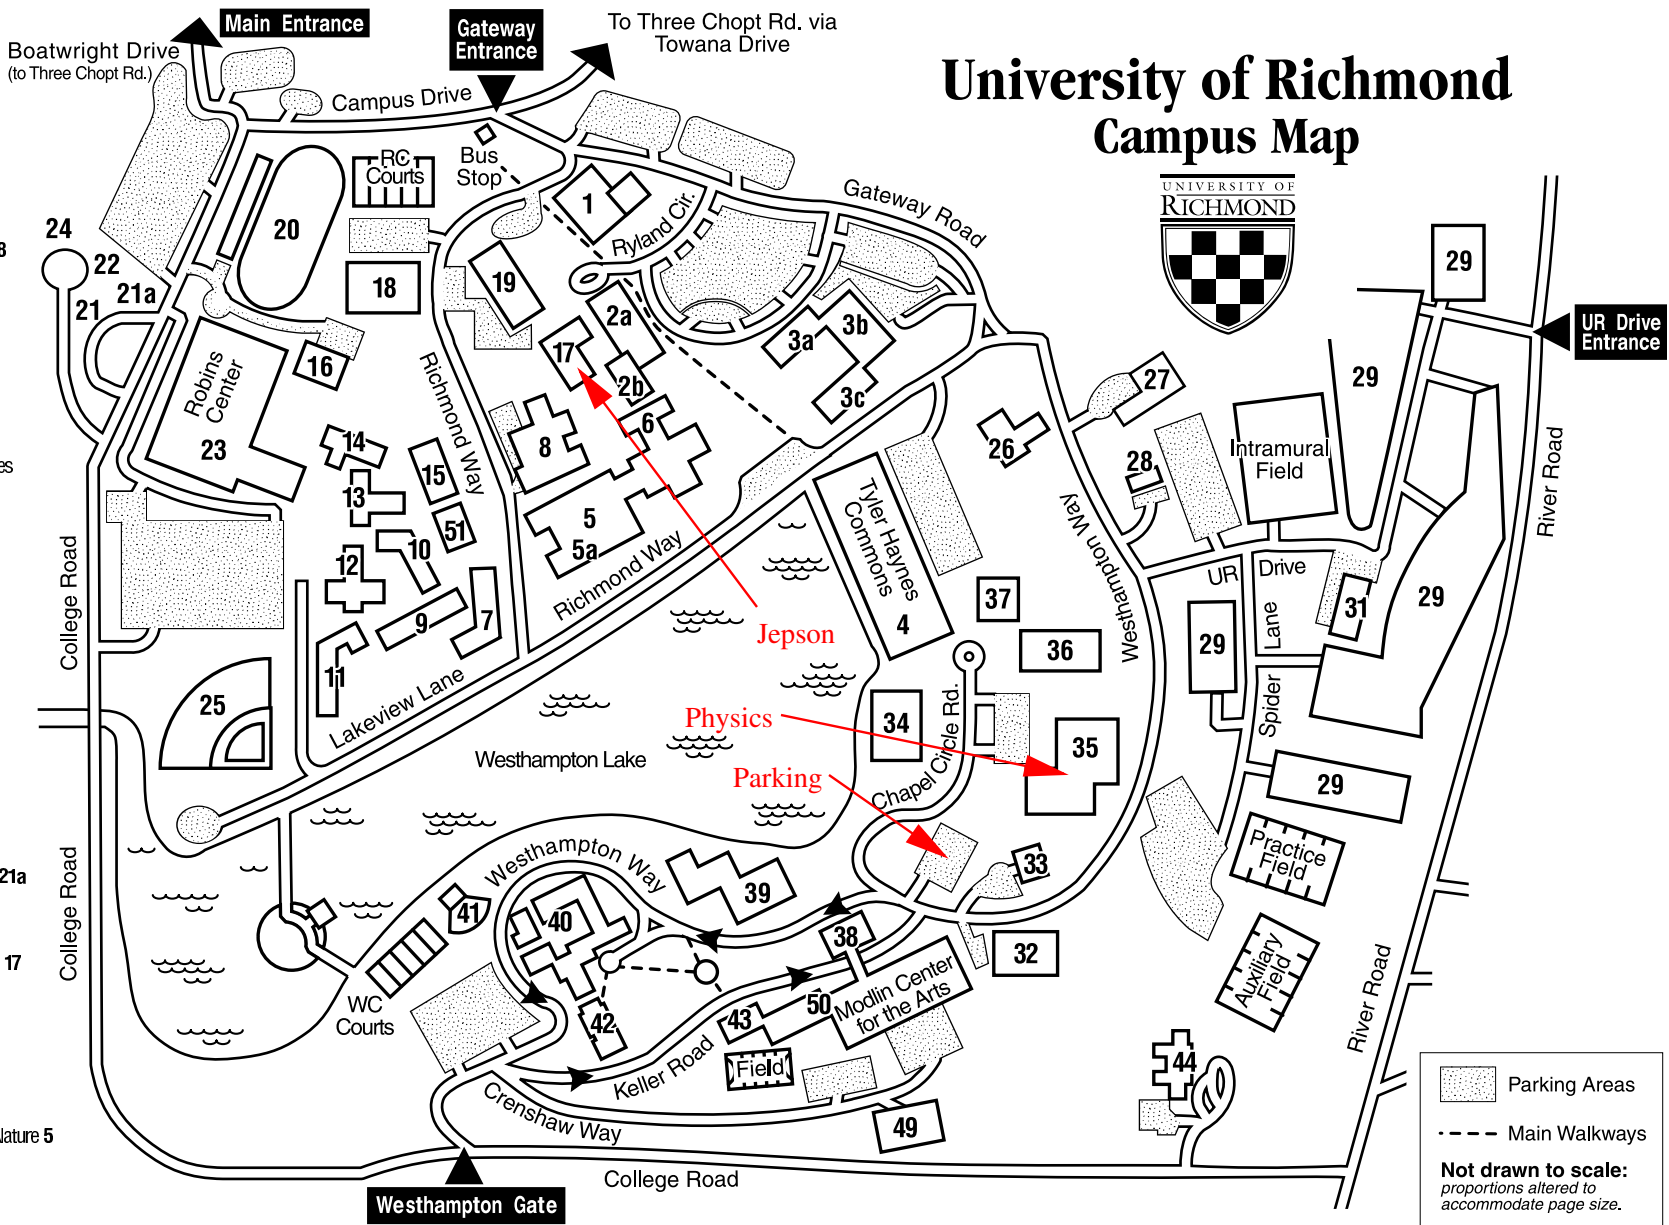

University of Richmond Campus Map

- Political Science 8
- Registrar 18
- Robins School of Business 1
- Special Programs Building 31
- University Services 27
- Post Office 5a
- Richmond College Dean 51
- Ryland Halls
- Virginia Baptist Historical Society 6
- Power Plant 26
- Richmond Hall 3b
- Robert Ryland Hall 2a
- Weinstein Hall 8
- President's Home 44
- Richmond Research Institute 8
- Charles H. Ryland Hall 2b
- Westhampton College Dean 33
- President's Dining Room 4
- Robins Center 23
- School of Continuing Studies 31
- Whitehurst 51
- President's Office 3a
- Robins Center Pool 23
- Services Building 28
- Wilton Center 37
- Printing Services 28
- Robins Pavilion 49
- Soccer/Track Complex 20
- University Facilities 27
- Puryear Hall 3c
- Robins Memorial Hall 14
- South Court 42
- University Forest Apartments 29