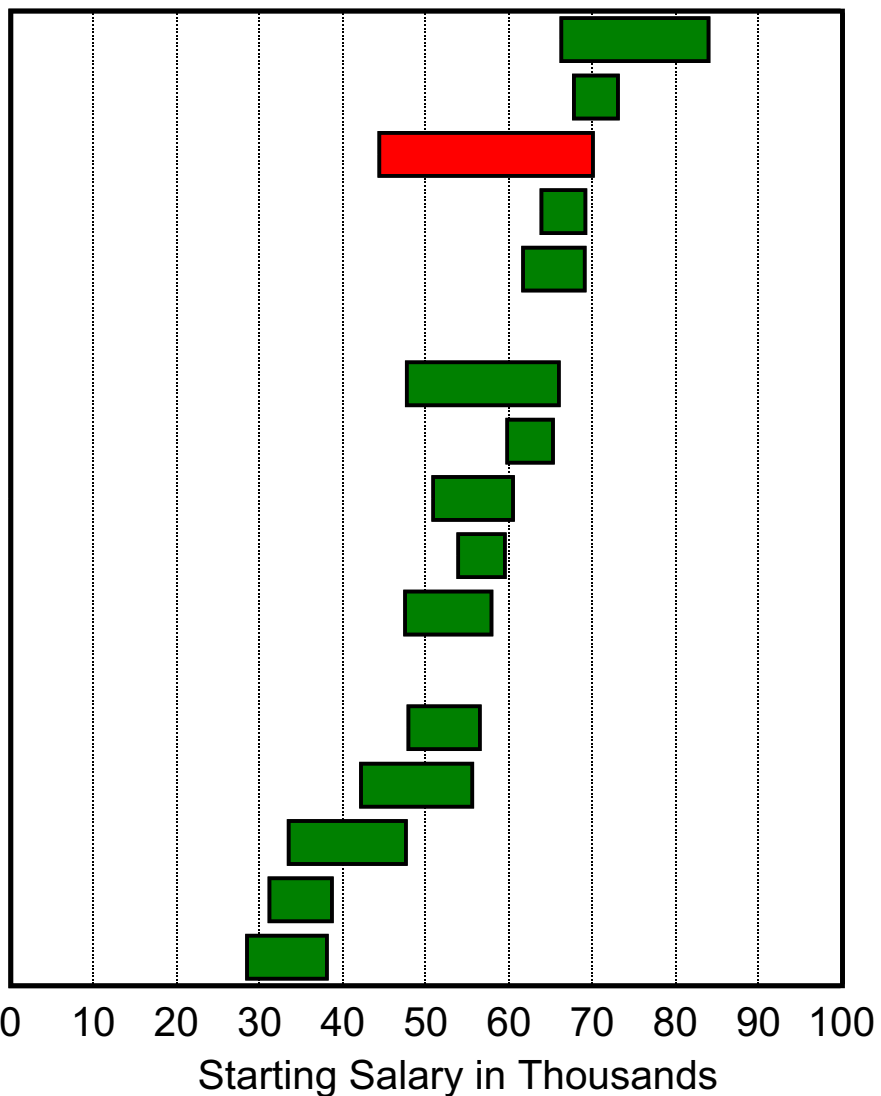

What's a Bachelor's Degree Worth?

Typical Salaries for Bachelor's Degree Recipients, Class of 2015

Bachelor's Field

- Computer Science
- Aerospace Engineering
- Physics**
- Chemical Engineering
- Electrical Engineering
- Mathematics
- Mechanical Engineering
- Finance
- Civil Engineering
- Registered Nursing
- Accounting
- Business Admin/Mgmt
- Chemistry
- Psychology
- Biology

Note: Typical salaries are the middle 50%, i.e. between the 25th and the 75th percentiles.

Reprinted from the Spring 2016 *Salary Survey*, with permission of the National Association of Colleges and Employers, copyright holder.